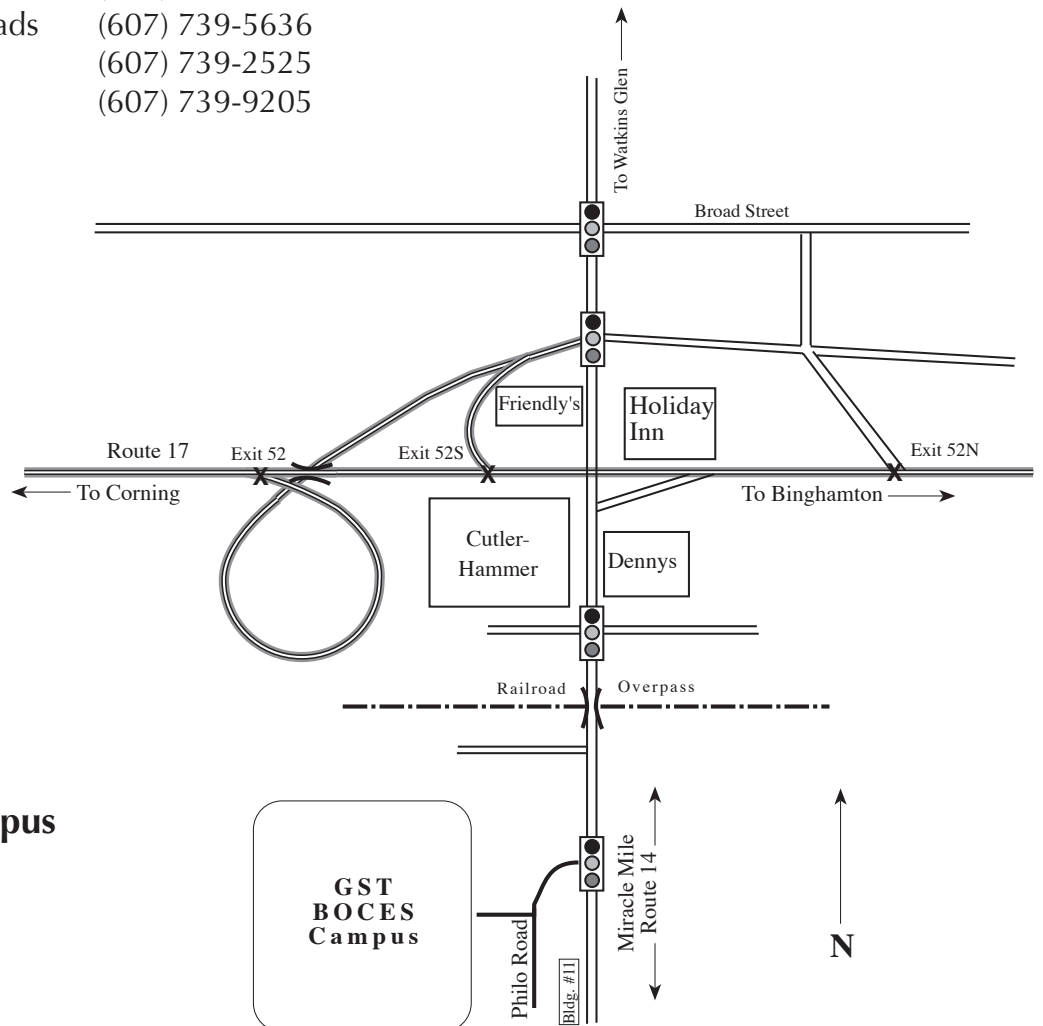

How to find the GST BOCES Bush campus...

Directions from:

NORTH: Stay on Route 14 from Watkins Glen to the second light past the Horseheads Holiday Inn. Turn right at light onto Philo Road; BOCES campus is on your right.

SOUTH: Follow signs for Route 14 North through Elmira and Elmira Heights. Once on the four-lane, turn left at the first stop light onto Philo Road. BOCES campus is on your right.

WEST: From Route 86, take exit 52 and turn right onto Route 14 South. Proceed to the second light past the Horseheads Holiday Inn. Turn right at the light onto Philo Road; BOCES campus is on your right.

NORTHEAST: Stay on Route 13 South from Ithaca to Route 17/86W (see EAST directions below).

EAST: From Route 86, take exit 52 and turn right onto Route 14 South. Proceed to the second light past the Horseheads Holiday Inn. Turn right at the light onto Philo Road; BOCES campus is on your right.

Local Motels/Hotels:

Econo Lodge, Horseheads	(607) 739-2000
Hilton Garden Inn, Horseheads	(607) 795-1111
Holiday Inn, Horseheads	(607) 739-3681
Holiday Inn, Elmira	(607) 734-4211
Howard Johnson's, Horseheads	(607) 739-5636
Motel 6, Horseheads	(607) 739-2525
Country Inn and Suites	(607) 739-9205

GST BOCES Bush Campus

459 Philo Road
Elmira, NY 14903
(607) 739-3581