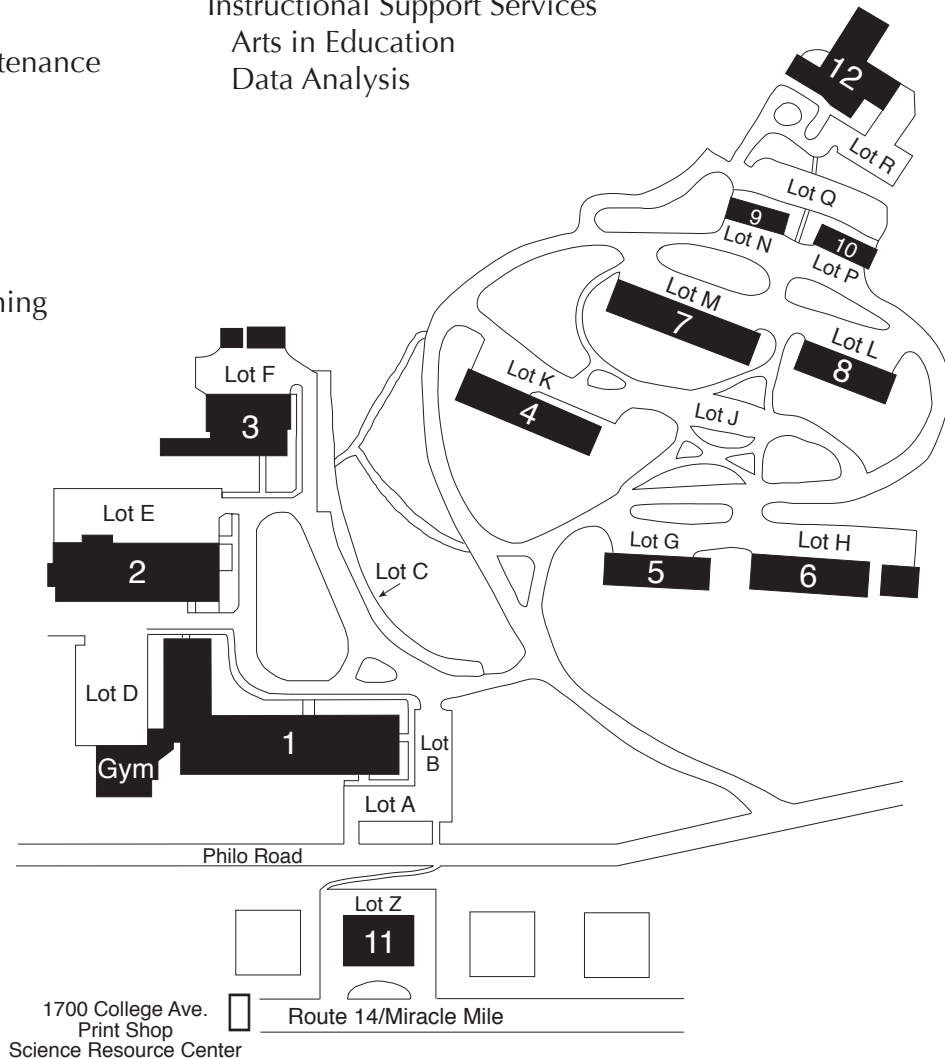

Building #10:

ACE Program
 AV and Computer Repair
 Internship Coordinator
 Teacher Registry

Building #11:

Instructional Support Services
 Arts in Education
 Data Analysis

Building #11 (continued):

Career Development Council
 Instructional Technology
 Laminating Service
 Library Service
 Model Schools
 School Health and Wellness
 SETRC
 SIP
 Teacher Center
 Technology Coordinator
 Telecommunication
 Video Library
 Video/Media Services

Building #12

Adult Vocational Training
 BOCES Adventure Course (course located behind Bldg. #12)
 CTE Program Main Office
 CTE Program

How to find the GST BOCES Bush campus...

Directions from:

NORTH: Stay on Route 14 from Watkins Glen to the second light past the Horseheads Holiday Inn. Turn right at light onto Philo Road; BOCES campus is on your right.

SOUTH: Follow signs for Route 14 North through Elmira and Elmira Heights. Once on the four-lane, turn left at the first stop light onto Philo Road. BOCES campus is on your right.

WEST: From Route 86, take exit 52 and turn right onto Route 14 South. Proceed to the second light past the Horseheads Holiday Inn. Turn right at the light onto Philo Road; BOCES campus is on your right.

NORTHEAST: Stay on Route 13 South from Ithaca to Route 17/86W (see EAST directions below).

EAST: From Route 86, take exit 52 and turn right onto Route 14 South. Proceed to the second light past the Horseheads Holiday Inn. Turn right at the light onto Philo Road; BOCES campus is on your right.