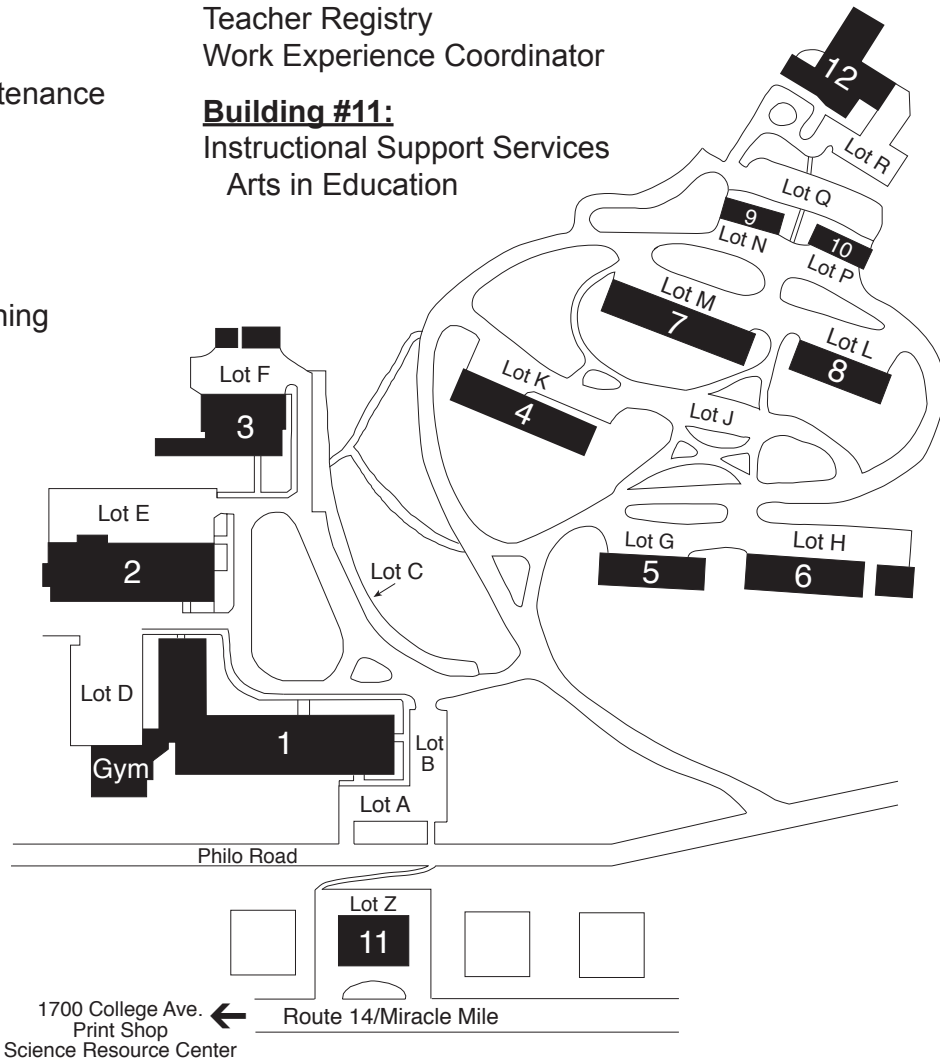

Building #6:

CTE Program

Building #7:

Adult Vocational Training
 CTE Program

Building #8:

Adult Education and Training
 Adult Literacy
 Adult Vocational Assessment

Building #9:

Management Services Center
 Community Information
 Drug & Alcohol Testing
 Employee Relations and Safety
 Fingerprinting
 Health Care Plan
 Labor Relations
 Microfilming

Building #10:

ACE Program
 AV and Computer Repair
 BOCES Adventure Course office
 (course located behind Bldg.
 #12)
 Model Transition Program office
 Teacher Registry
 Work Experience Coordinator

Building #11:

Instructional Support Services
 Arts in Education

Building #11 (continued):

Data Analysis
 Career Development Council
 Instructional Technology
 Laminating Service
 Library Service
 Model Schools
 School Health and Wellness
 SETRC
 SIP
 Teacher Center
 Technology Coordinator
 Telecommunication
 Video Library
 Video/Media Services

Building #12

Adult Vocational Training
 CTE Program Main Office
 CTE Program

How to find the GST BOCES campus...

Directions from:

North: Stay on Route 14 from Watkins Glen to the third light past the Horseheads Holiday Inn. Turn right at light onto Philo Road (South); BOCES campus is on your right.