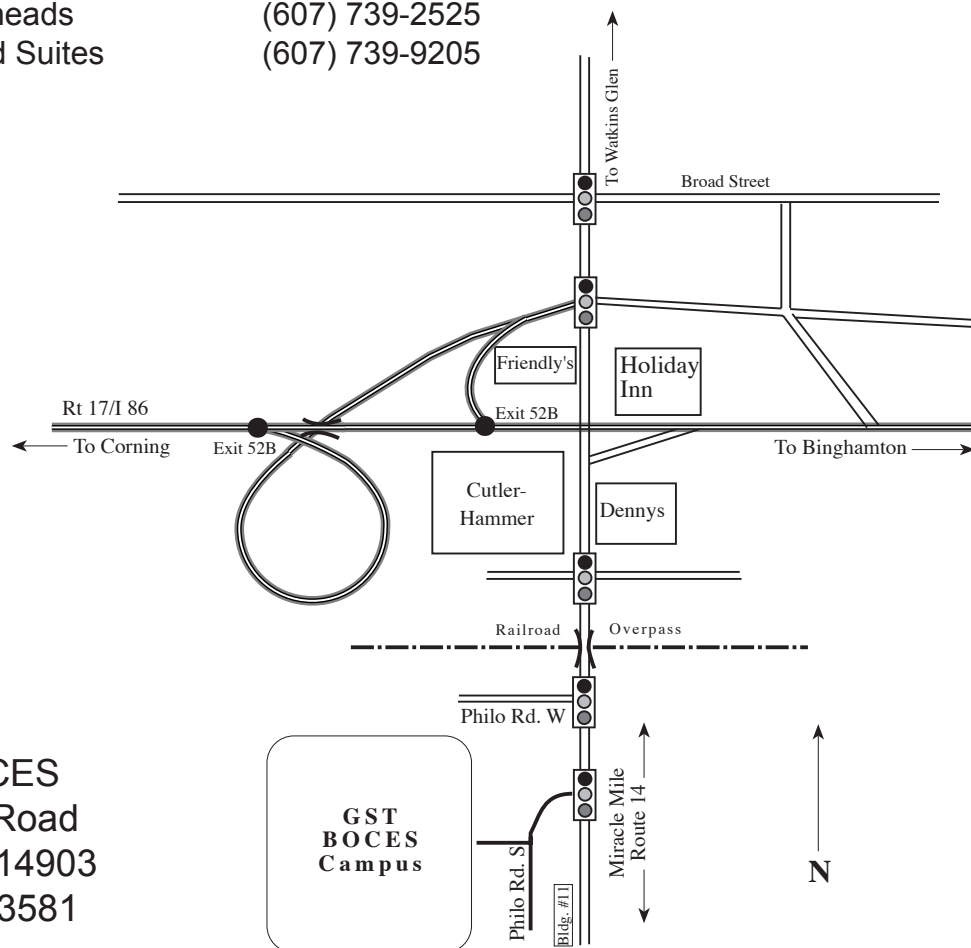

How to find the GST BOCES campus...

Directions from:

North: Stay on Route 14 from Watkins Glen to the third light past the Horseheads Holiday Inn. Turn right at light onto Philo Road (South); BOCES campus is on your right.

South: Follow signs for Route 14 North through Elmira and Elmira Heights. Once on the four-lane, turn left at the first stop light onto Philo Road (South). BOCES campus is on your right.

West: From Route 86, take exit 52B and turn right onto Route 14 South. Proceed to the third light past the Horseheads Holiday Inn. Turn right at the light onto Philo Road (South); BOCES campus is on your right.

Northeast: Stay on Route 13 South from Ithaca to Route 17/86W (see EAST directions below).

East: From Route 86, take exit 52B and turn right onto Route 14 South. Proceed to the third light past the Horseheads Holiday Inn. Turn right at the light onto Philo Road (South); BOCES campus is on your right.

Local Motels/Hotels:

Econo Lodge, Horseheads	(607) 739-2000
Hilton Garden Inn, Horseheads	(607) 795-1111
Holiday Inn, Horseheads	(607) 739-3681
Holiday Inn, Elmira	(607) 734-4211
Motel 6, Horseheads	(607) 739-2525
Country Inn and Suites	(607) 739-9205

GST BOCES
459 Philo Road
Elmira, NY 14903
(607) 739-3581