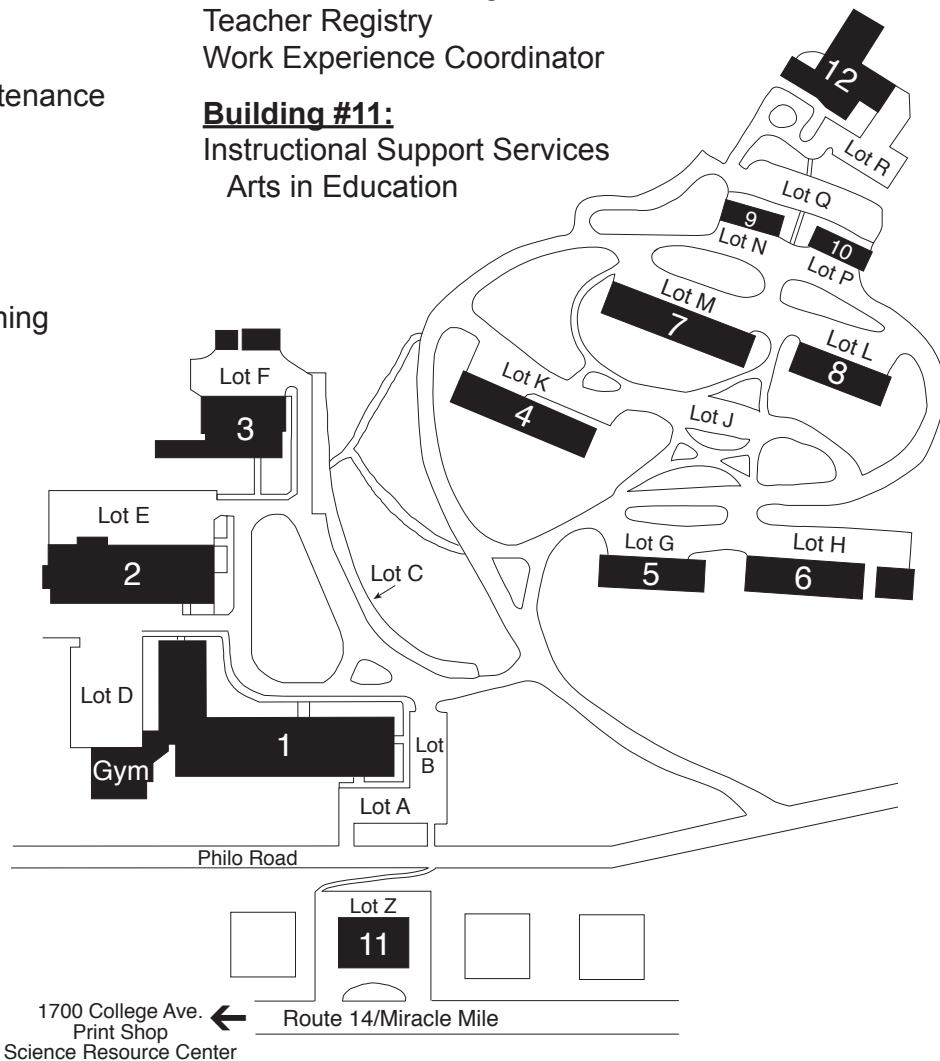

**Building #10:**

ACE Program  
 AV and Computer Repair  
 BOCES Adventure Course office  
 (course located behind Bldg.  
 #12)  
 Model Transition Program office  
 Teacher Registry  
 Work Experience Coordinator

**Building #11:**

Instructional Support Services  
 Arts in Education

**Building #11 (continued):**

Data Analysis  
 Career Development Council  
 Instructional Technology  
 Laminating Service  
 Library Service  
 Model Schools  
 School Health and Wellness  
 SETRC  
 SIP  
 Teacher Center  
 Technology Coordinator  
 Telecommunication  
 Video Library  
 Video/Media Services

**Building #12**

Adult Vocational Training  
 CTE Program Main Office  
 CTE Program